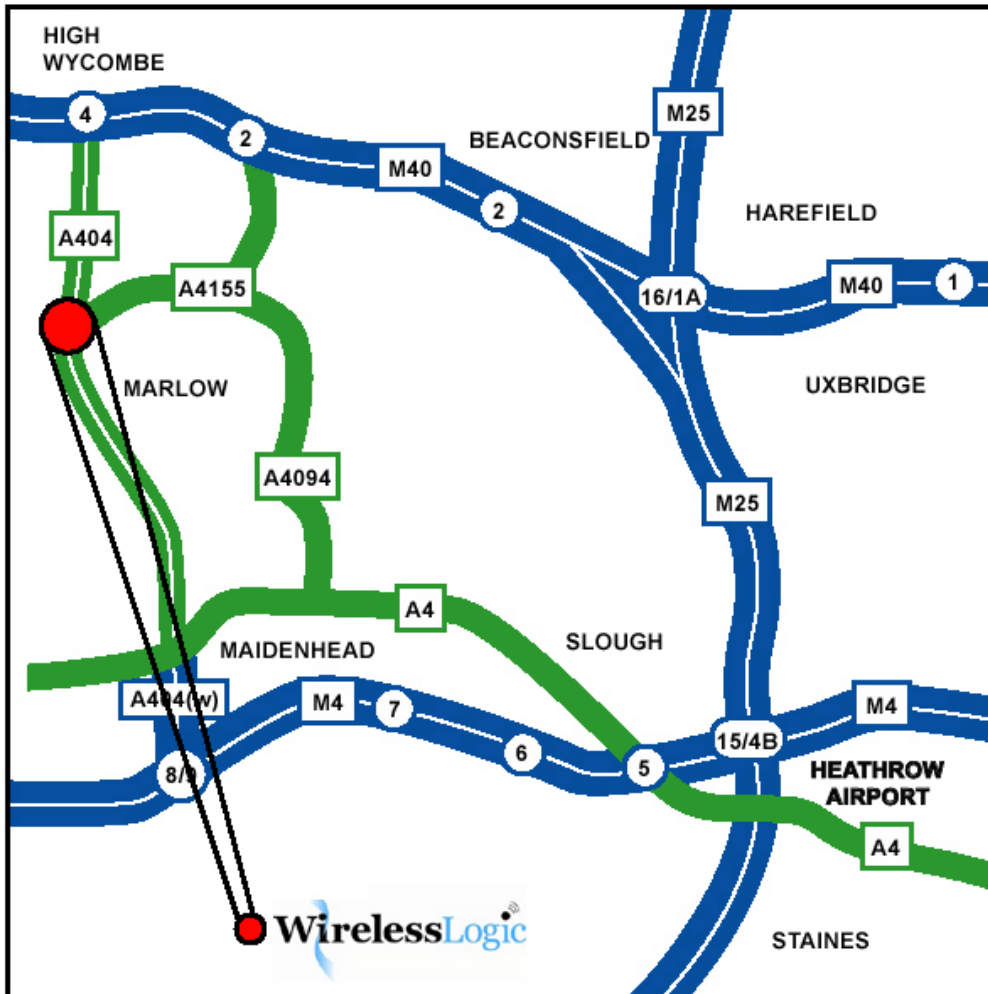

LOCATION

Phones International Group is prominently situated on the Globe Business Park in Marlow, one of Thames Valley's premiere locations.

It is located adjacent to the A404 providing direct access to both the M40 (2 miles) and the M4 (6 miles). This is approximately 33 miles from central London and 22 miles from Heathrow Airport.

MOTORWAY MAP

LOCAL MAP

From M40 (North)

Exit at Junction 4 (High Wycombe) and take the 5th turning onto A404 towards Marlow. Take the first exit and turn right at the roundabout towards Marlow. At mini roundabout turn left into Globe Park follow the road round. Network House is on the right-hand-side at just before the junction of Parkway and Fieldhouse Lane.

From M40 (South)

Exit at Junction 4 (High Wycombe) and take the 2nd turning onto A404 towards Marlow. Take the first exit and turn right at the roundabout towards Marlow. At mini roundabout turn left into Globe Park follow the road round. Network House is on the right-hand-side at just before the junction of Parkway and Fieldhouse Lane.

From M4 (West)

Exit at Junction 8/9 and take the 1st turning onto A404 towards High Wycombe. Continue over the first round- about and take the 1st turning signposted Marlow. At the roundabout turn left and then left again at the mini roundabout into Globe Park. Follow the road round and Network House is on the right-hand-side at just before the junction of Parkway and Fieldhouse Lane.